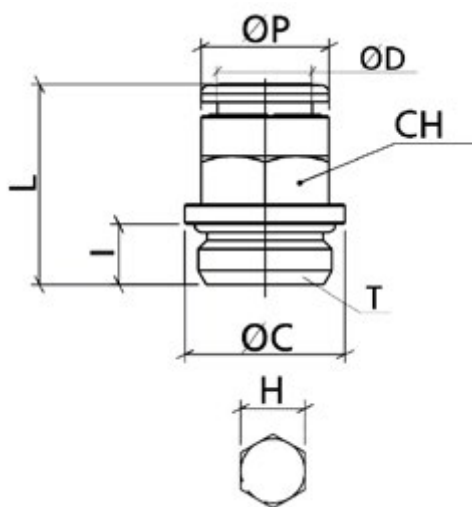

Data Sheet

Article number: 589OTRC12G04

Description: Metal Push-in fitting, straight, $\text{\O}12/\text{G}1/2''$, w. o-ring
Type: OTRC12G04, Nickel plated brass

Measures

= G1/2"	Weight = 37
= 25	
= 19	
= 9	
= 28	
= 19	
= 12	
= 10	